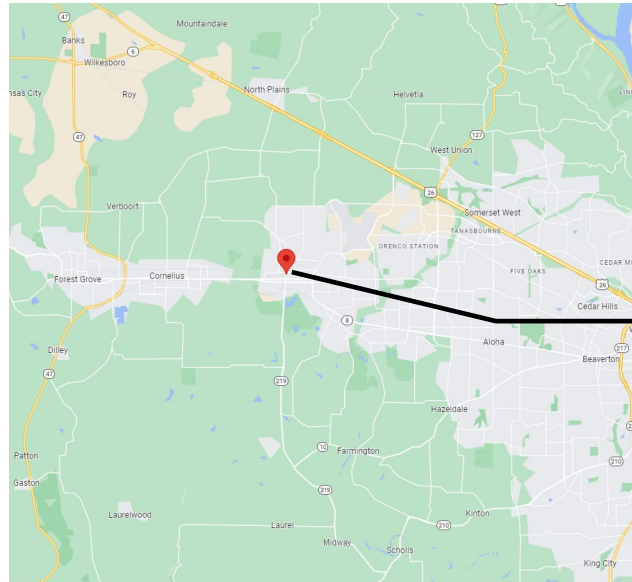

JA BizTown Visit Information Directions & Map to JA Discovery Center

JA Discovery
Center

120 E Main St, Hillsboro, OR 97123
2nd Floor of the Civic Center Plaza

From Banks: Take US-26 east to the Glencoe Rd exit. Continue to E Main St. The JA Discovery Center is located on the second floor of the Hillsboro Plaza Annex in the Civic Center complex.

From Beaverton: Follow OR-8 west. Continue straight onto SE 10th Ave. Turn left onto E Main St. The JA Discovery Center is located on the second floor of the Hillsboro Plaza Annex in the Civic Center complex.

From Forest Grove: Follow OR-8 east/ west Baseline St. Turn left onto SE 2nd Ave. Turn left onto E Main St. The JA Discovery Center is located on the second floor of the Hillsboro Plaza Annex in the Civic Center complex..

Bus Unloading: Busses will need to pull into the *LOADING ZONE* spaces in front of the Civic Center Plaza, on E Main St. This is a one-way street, and the loading zone is on the LEFT side of the street. Please do not unload students until a JA Team Member has come out to stop traffic and assist you. Busses who will be staying on-site during your visit can then park in the parking lot on First and Lincoln.